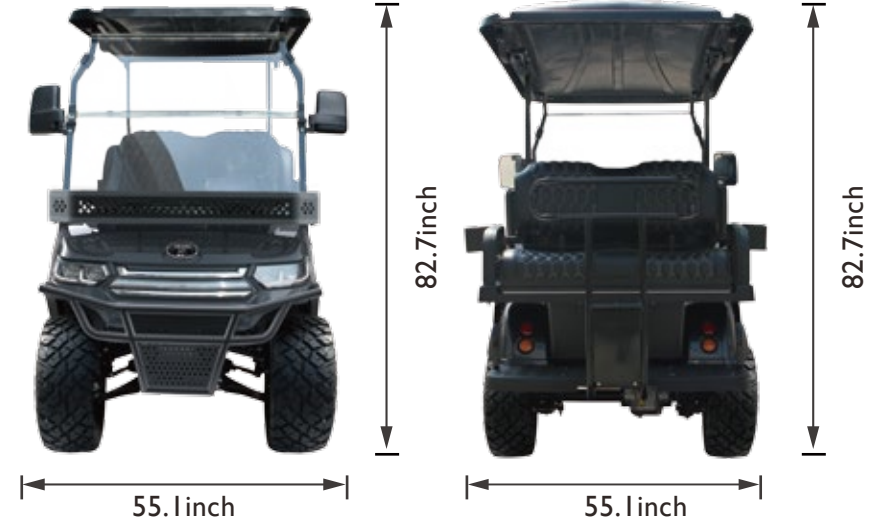

DIMENSIONS

2+2 PASS

2+2 PASS OFF ROAD

Model

2+2 PASS

2+2 PASS OFF ROAD

Model	2+2 PASS	2+2 PASS OFF ROAD
Rated Passengers (person)	4	4
System Voltage (V)	48	48
Motor Power (kw)	4	6.3
Charging Time (H)	4-5	4-5
Dimension (inch)	112.6×55.1 (rearview mirror)×76	116.5×55.1 (rearview mirror)×82.7
Wheelbase (inch)	65	65.7
Wheel Tread (front/rear inch)	34.65/38.58	39.37/40.35
Driving Range (full load miles)	≥40	≥40
Maximum Speed (mph)	13/25	13/25
Braking Distance (feet)	≤11.5	≤11.5
Minimum Turning Radius (feet)	10.2	10.5
Maximum Gradability (full load)	25%	25%
Curb Weight (lbs)	882	1034
Maximum Gross Weight (lbs)	1653	1806
Minimum Ground Clearance (inch)	4.3	5.9
Suspension System	leaf spring suspension with dampers	leaf spring suspension with dampers