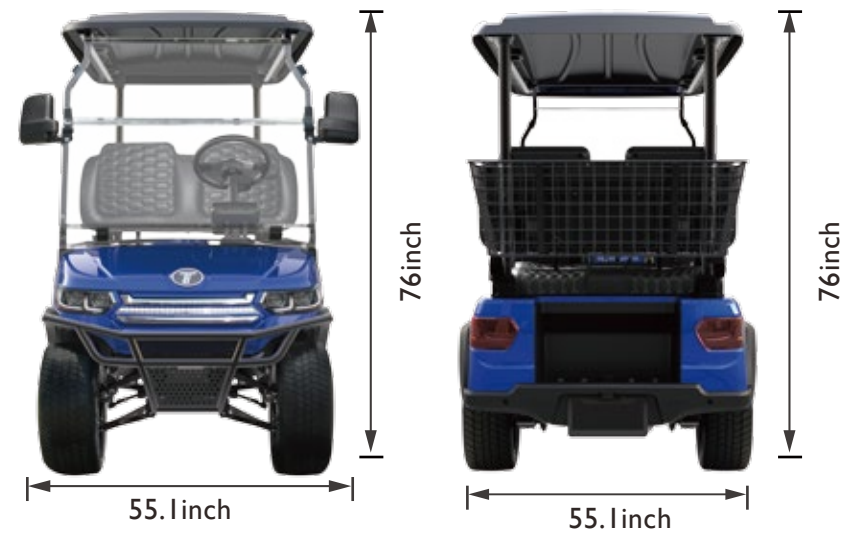

DIMENSIONS

4 PASS