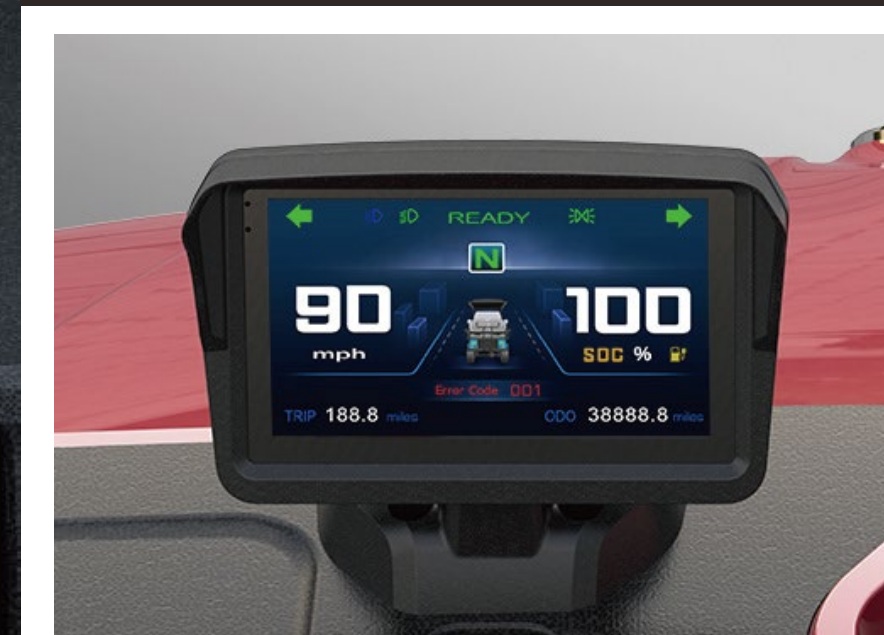

**AUTOMOTIVE DESIGNED
DASHBOARD, COLOR MATCHED
CUP HOLDER INSERT**

**OPTIONAL
7" MULTI-FUNCTIONAL
TOUCHSCREEN**

Touchscreen integrated with speed display, Driving Gear indication, Lights, Odometer, Radio, Music, Bluetooth Connection, Back-up camera image display., etc