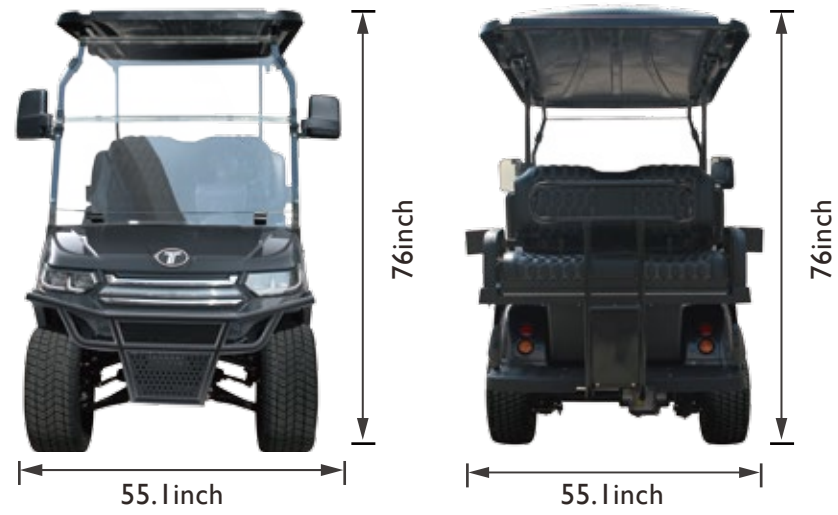

DIMENSIONS

2+2 PASS