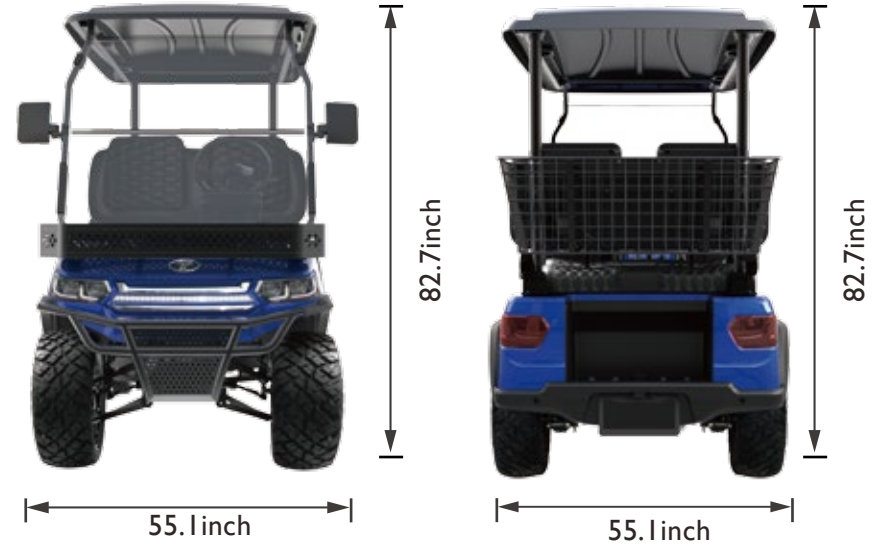

4 PASS OFF ROAD

Model

4 PASS

4 PASS OFF ROAD

Model	4 PASS	4 PASS OFF ROAD
Rated Passengers (person)	4	4
System Voltage (V)	48	48
Motor Power (kw)	6.3	6.3
Charging Time (H)	4-5	4-5
Dimension (inch)	125.2×55.1 (rearview mirror)×76	129.1×55.1 (rearview mirror)×82.7
Wheelbase (inch)	96.5	97.2
Wheel Tread (front/rear inch)	34.65/38.58	39.37/40.35
Driving Range (full load miles)	≥40	≥40
Maximum Speed (mph)	13/25	13/25
Braking Distance (feet)	≤13.1	≤13.1
Minimum Turning Radius (feet)	14.1	14.4
Maximum Gradability (full load)	25%	25%
Curb Weight (lbs)	957	1014
Maximum Gross Weight (lbs)	1728	1786
Minimum Ground Clearance (inch)	4.3	5.9
Suspension System	leaf spring suspension with dampers	leaf spring suspension with dampers